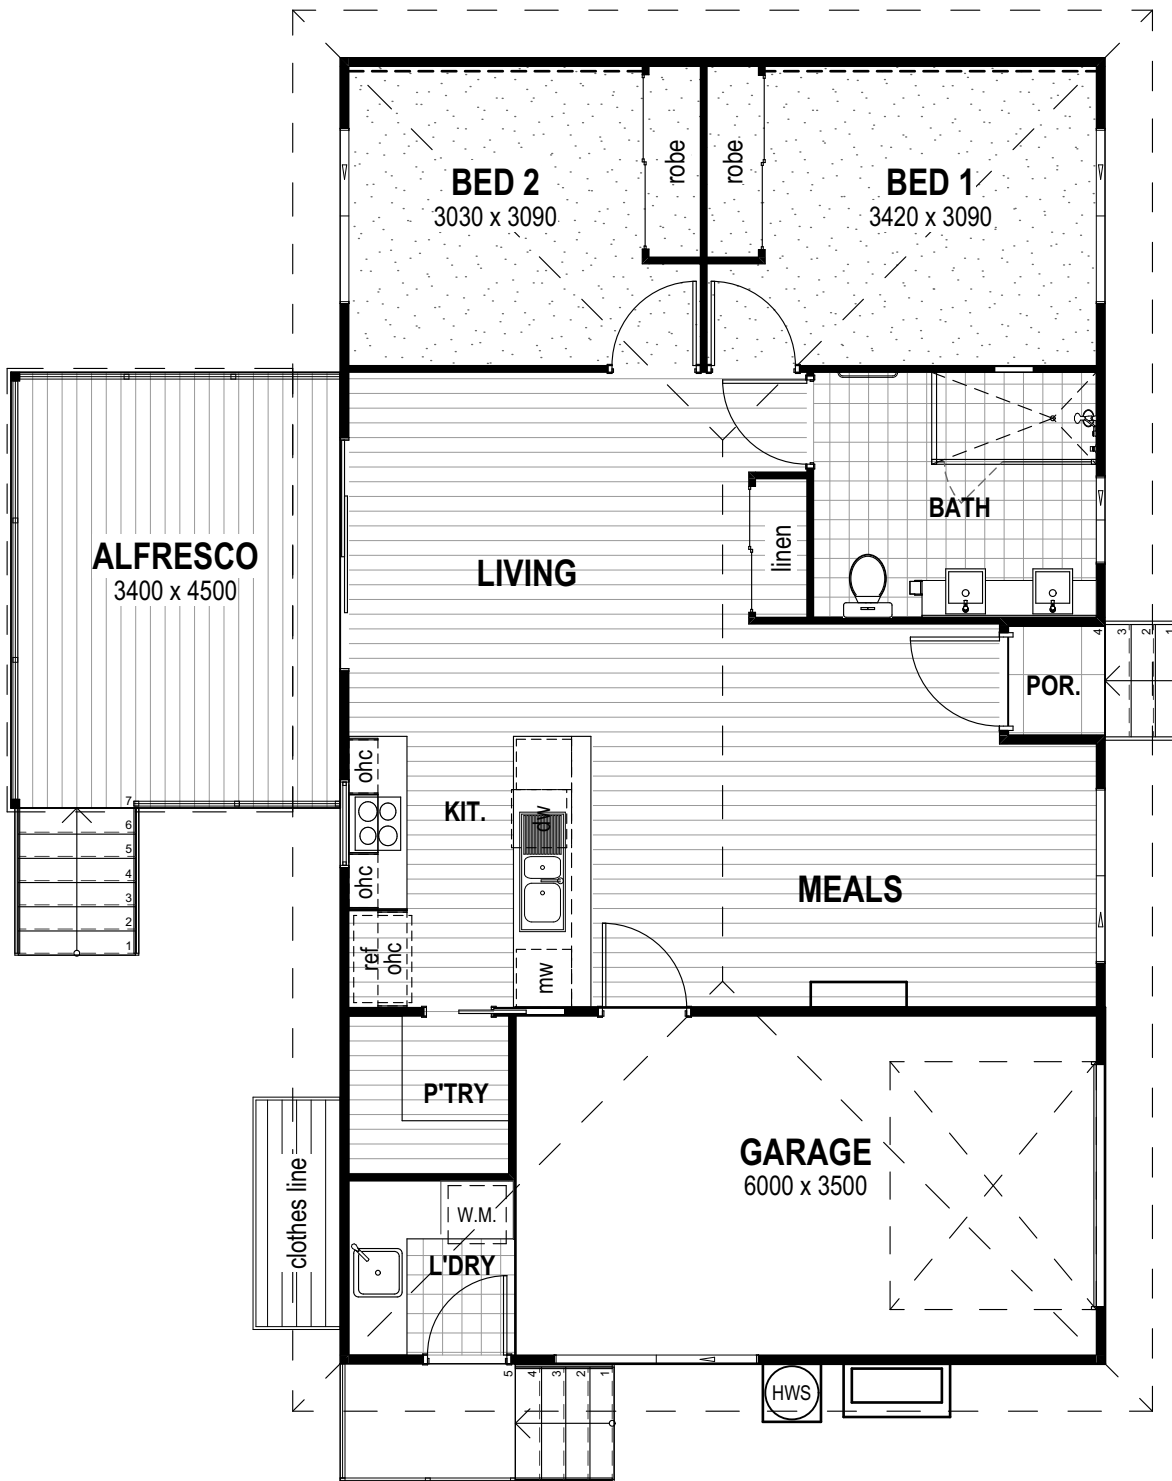

11,300

13,490

AREAS	
LIVING	83.58 sq.m
GARAGE	21.86 sq.m
PORCH	1.13 sq.m
ALFRESCO	15.30 sq.m

<b>TOTAL :</b>	<b>121.87 sq.m</b>
	<b>13.11 square</b>

## TODMAN 121 LH