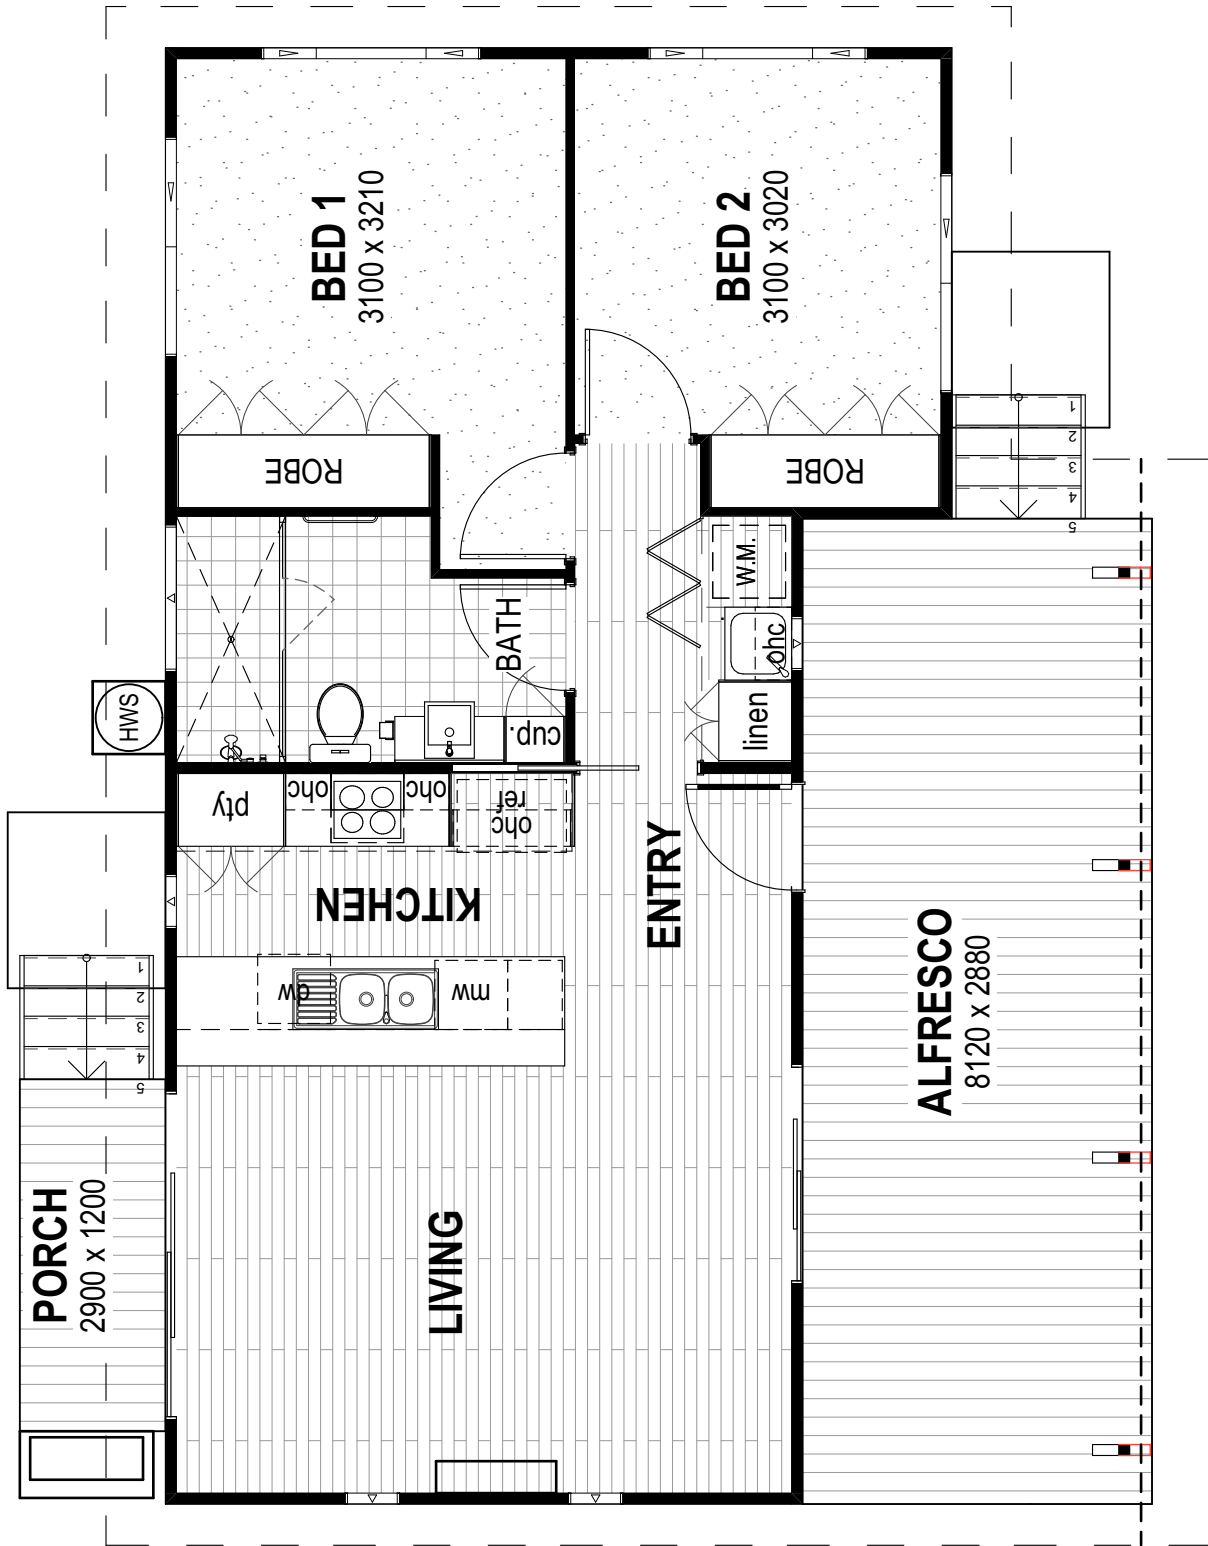

9,330

12,000

AREAS	
LIVING	67.77 sq.m
CARPORT	18.43 sq.m
PORCH	3.48 sq.m
ALFRESCO	23.39 sq.m

TOTAL :	113.07 sq.m
	12.15 square

HEETERRA 113 LH - SKILLION